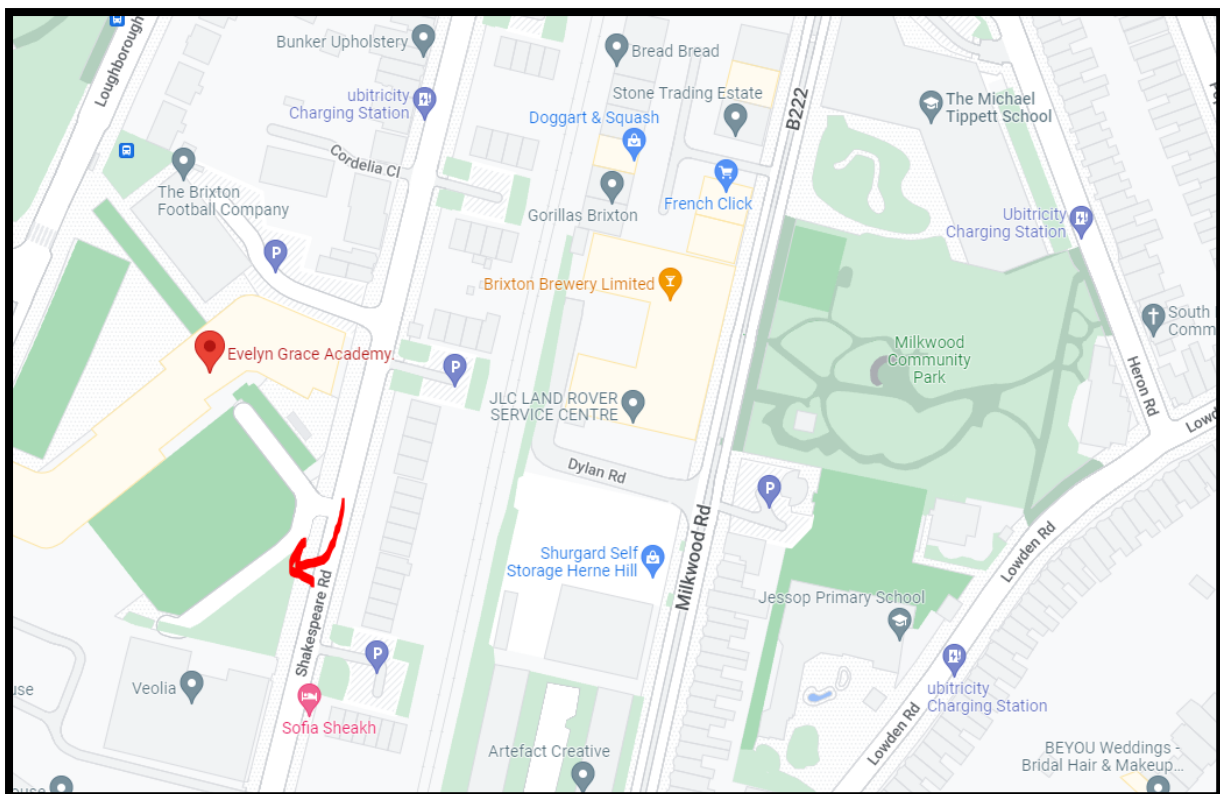

& Children's Centre

Jessop Primary School
Tel: 020 7274 2333 Fax: 020 7274 5367
Address: Lowden Road London SE24 0BJ

Reception pupils will arrive at Milkwood Park at 10:45am. Parents should also arrive at the park for this time to observe the pupils carrying out their activities. Activities will end by 11:45am.

Maps and entrance points

Evelyn Grace Academy and Milkwood community park:

Jessop Primary School
Lowden Road
London SE24 0BJ

Tel: 020 72742 333
Email: admin@jessop.lambeth.sch.uk
Web: Jessop.lambeth.sch.uk/

Executive Headteacher
Andrea Parker, BA (HONS), NPQH
Head of School
Kenneth Baffoe

JessopPrimary